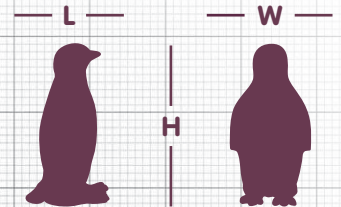

Penguin

Our friendly penguin is an adaptable canvas - fabulous for showing off imaginative designs or decorating as a school mascot.

The penguin can enhance learning about the environment and global warming, oceanography or citizenship and PSHE.

Why not create a penguin colony to bring a real sense of community to your school?

Penguin (large)
H 1530mm L 800mm W 940mm
Weight: 40kg

Penguin (medium)
H 915mm L 520mm W 500mm
Weight: 10kg

Mr I. C. Touch was created by the pupils of St Vincent's School for Blind and Partially Sighted Children. They thought about the Antarctic environment and imagined how it might feel if they were to visit. Using icy textures and cold colours, they used glass beads to form a message in Braille on its front.